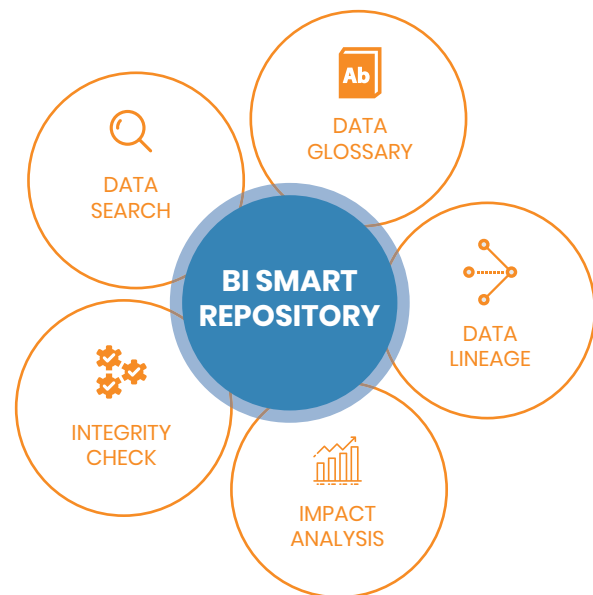

BI SMART REPOSITORY: A 360° VIEW OF YOUR SAP HANA BUSINESS INTELLIGENCE

The Smart BI Repository, an innovative solution for your SAP data governance!

The BI Smart Repository platform

A meta data management solution to view, verify and keep control of your SAP BI environment.

DATA SEARCH

Find the meta data and linked elements within a few clicks.

DATA GLOSSARY

Explore and navigate through all BI data terms.

DATA LINEAGE

View the complete path of your meta data, so you never lose track.