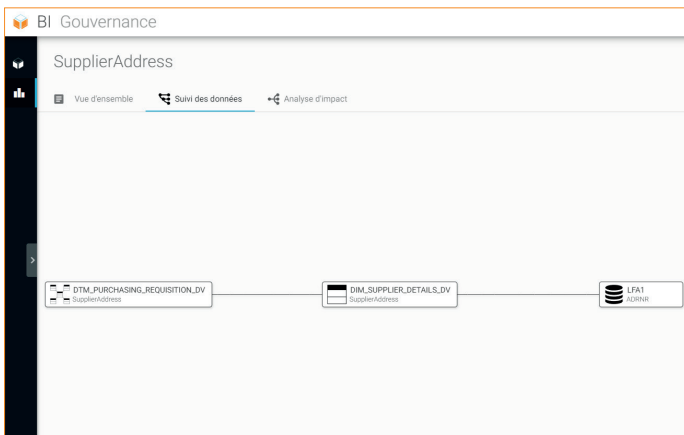

BI SMART REPOSITORY: A 360° VIEW OF YOUR SAP HANA BUSINESS INTELLIGENCE

The Smart BI Repository, an innovative solution for your SAP data governance!

The BI Smart Repository platform

A meta data management solution to view, verify and keep control of your SAP BI environment.

DATA SEARCH

Find the meta data and linked elements within a few clicks.

DATA GLOSSARY

Explore and navigate through all BI data terms.

DATA LINEAGE

View the complete path of your meta data, so you never lose track.