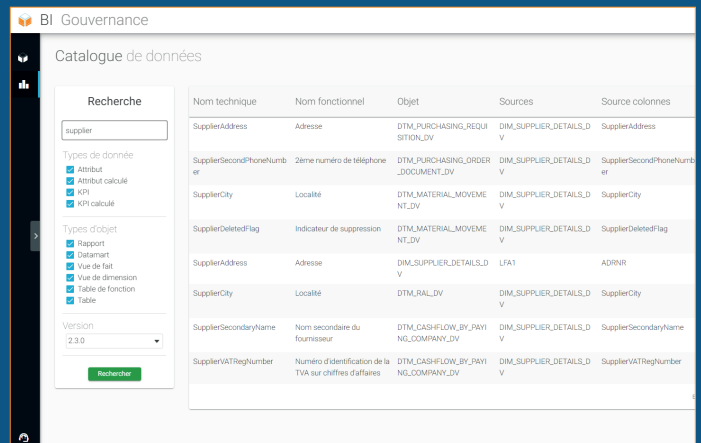

BI SMART REPOSITORY: A 360° VIEW OF YOUR SAP HANA BUSINESS INTELLIGENCE

The Smart BI Repository, an innovative solution for your SAP data governance!

The BI Smart Repository platform

A meta data management solution to view, verify and keep control of your SAP BI environment.

DATA SEARCH

Find the meta data and linked elements within a few clicks.

DATA GLOSSARY

Explore and navigate through all BI data terms.

DATA LINEAGE

View the complete path of your meta data, so you never lose track.