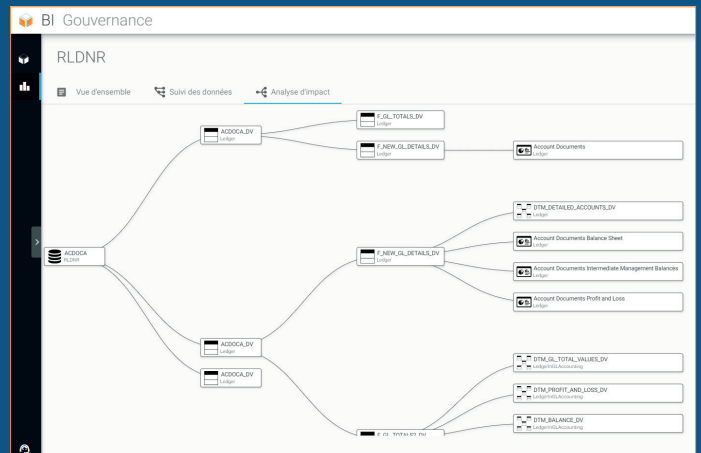

IMPACT ANALYSIS

Monitor and understand the overall impact of changes of BI data.

Schedule a demonstration with our experts !

+33 5 54 54 20 06
+44 20 7031 8720
+49 32 222 006 156

sales@rapidviews.io
www.rapidviews.io/en/